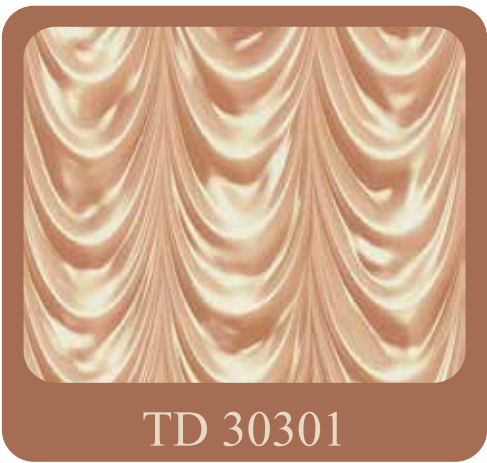

3D

The graphic features a central white circle containing the text '3D' and 'Papel Tapiz'. This circle is surrounded by several overlapping, colorful triangles and trapezoids. The shapes are decorated with various patterns: a large orange triangle with a dotted texture, a blue triangle, a green triangle, a yellow triangle, a purple triangle with a zigzag pattern, a yellow triangle with diagonal stripes, a purple triangle with horizontal stripes, a blue triangle, a black triangle with white circles, and a light blue triangle with vertical stripes. The background consists of a light gray circular gradient.

TD 30108

TD 30201

TD 30205

TD 30400

TD 30408

TD 30500

TD 30600

TD 30800