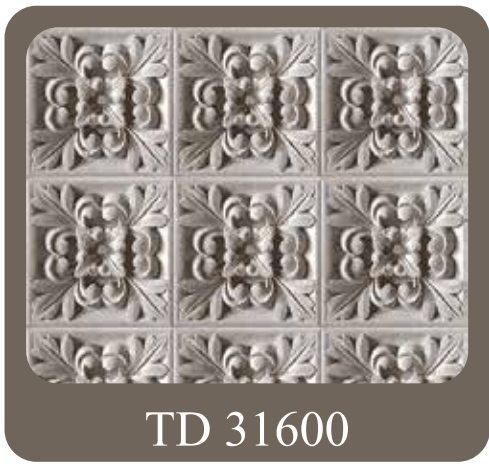

3D

The graphic features a central white circle containing the text '3D' and 'Papel Tapiz'. This circle is surrounded by several overlapping, colorful triangles and trapezoids. The shapes are decorated with various patterns: a large orange triangle with a dotted texture, a blue triangle, a green triangle, a yellow triangle, a purple triangle with a zigzag pattern, a yellow triangle with diagonal stripes, a purple triangle with horizontal stripes, a blue triangle, a black triangle with white circles, and a light blue triangle with vertical stripes. The background consists of a light gray circular gradient.

TD 30108

TD 30201

TD 30205

TD 30400

TD 30408

TD 30500

TD 30600

TD 30800

TD 30900

TD 30506

TD 30606

TD 30802

TD 30908

TD 30506

TD 30610

TD 30810

TD 30910

TD 31700

TD 31702

TD 31704

TD 31710

TD 31500

TD 31502

TD 32002