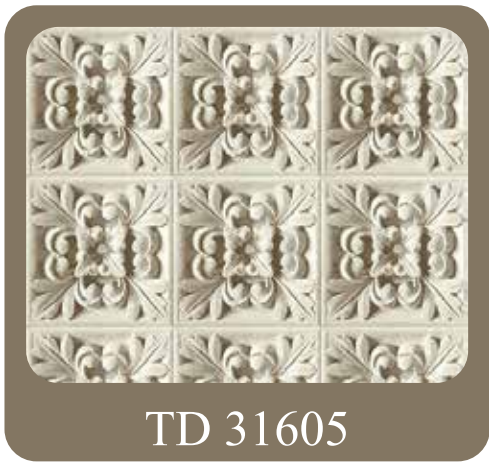

3D

The graphic features a central white circle containing the text '3D' and 'Papel Tapiz'. This circle is surrounded by several overlapping, colorful triangles and trapezoids. The shapes are decorated with various patterns: a large orange triangle with a dotted texture, a blue triangle, a green triangle, a yellow triangle, a purple triangle with a zigzag pattern, a yellow triangle with diagonal stripes, a purple triangle with horizontal stripes, a blue triangle, a black triangle with white circles, and a light blue triangle with vertical stripes. The background consists of a light gray circular gradient.

TD 30108

TD 30201

TD 30205

TD 30400

TD 30408

TD 30500

TD 30600

TD 30800

TD 30900

TD 30506

TD 30606

TD 30802

TD 30908

TD 30506

TD 30610

TD 30810

TD 30910

TD 31700

TD 31702

TD 31704

TD 31710

TD 31500

TD 31502

TD 32002