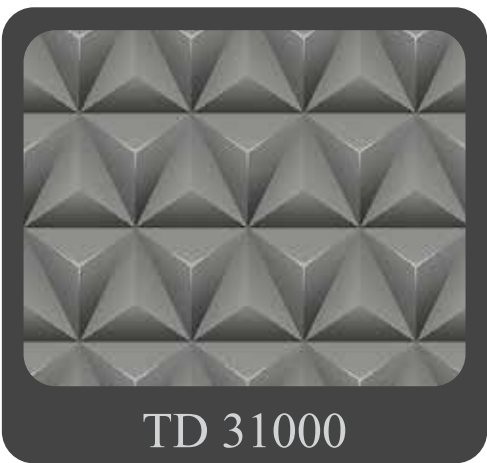

3D

The graphic features a central white circle containing the text '3D' and 'Papel Tapiz'. This circle is surrounded by several overlapping, colorful triangles and trapezoids. The shapes are decorated with various patterns: a large orange triangle with a dotted texture, a blue triangle, a green triangle, a yellow triangle, a purple triangle with a zigzag pattern, a yellow triangle with diagonal stripes, a purple triangle with horizontal stripes, a blue triangle, a black triangle with white circles, and a light blue triangle with vertical stripes. The background consists of a light gray circular gradient.

TD 30108

TD 30201

TD 30205

TD 30400

TD 30408

TD 30500

TD 30600

TD 30800

TD 30900

TD 30506

TD 30606

TD 30802

TD 30908

TD 30506

TD 30610

TD 30810