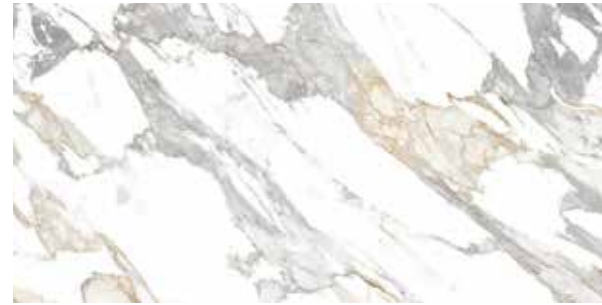

SYMPHONY | 60 X 120 cm