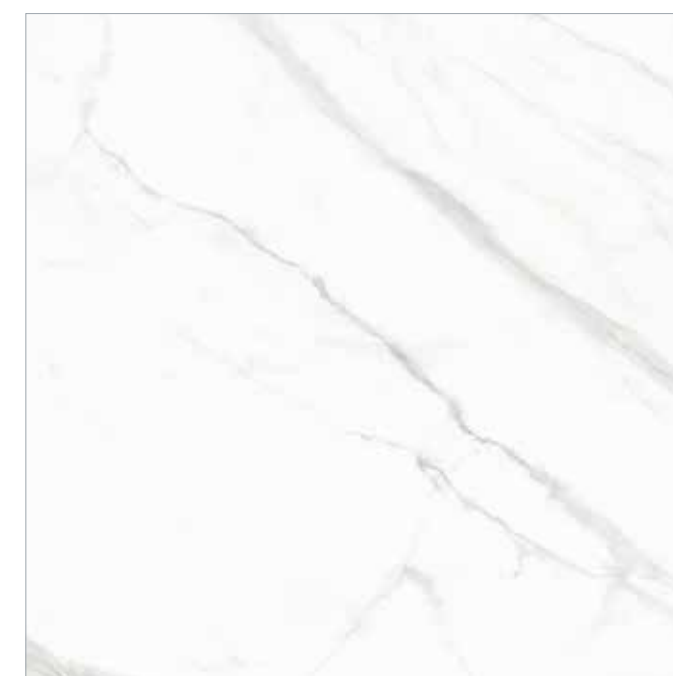

# 60 X 60 cm | URBANTEK

Dune Soft

Star Soft

Dust Soft

Night Soft

URBANTEK STAR SOFT

Dove 242  
120 x 240 cm

Dove 122  
120 x 120 cm