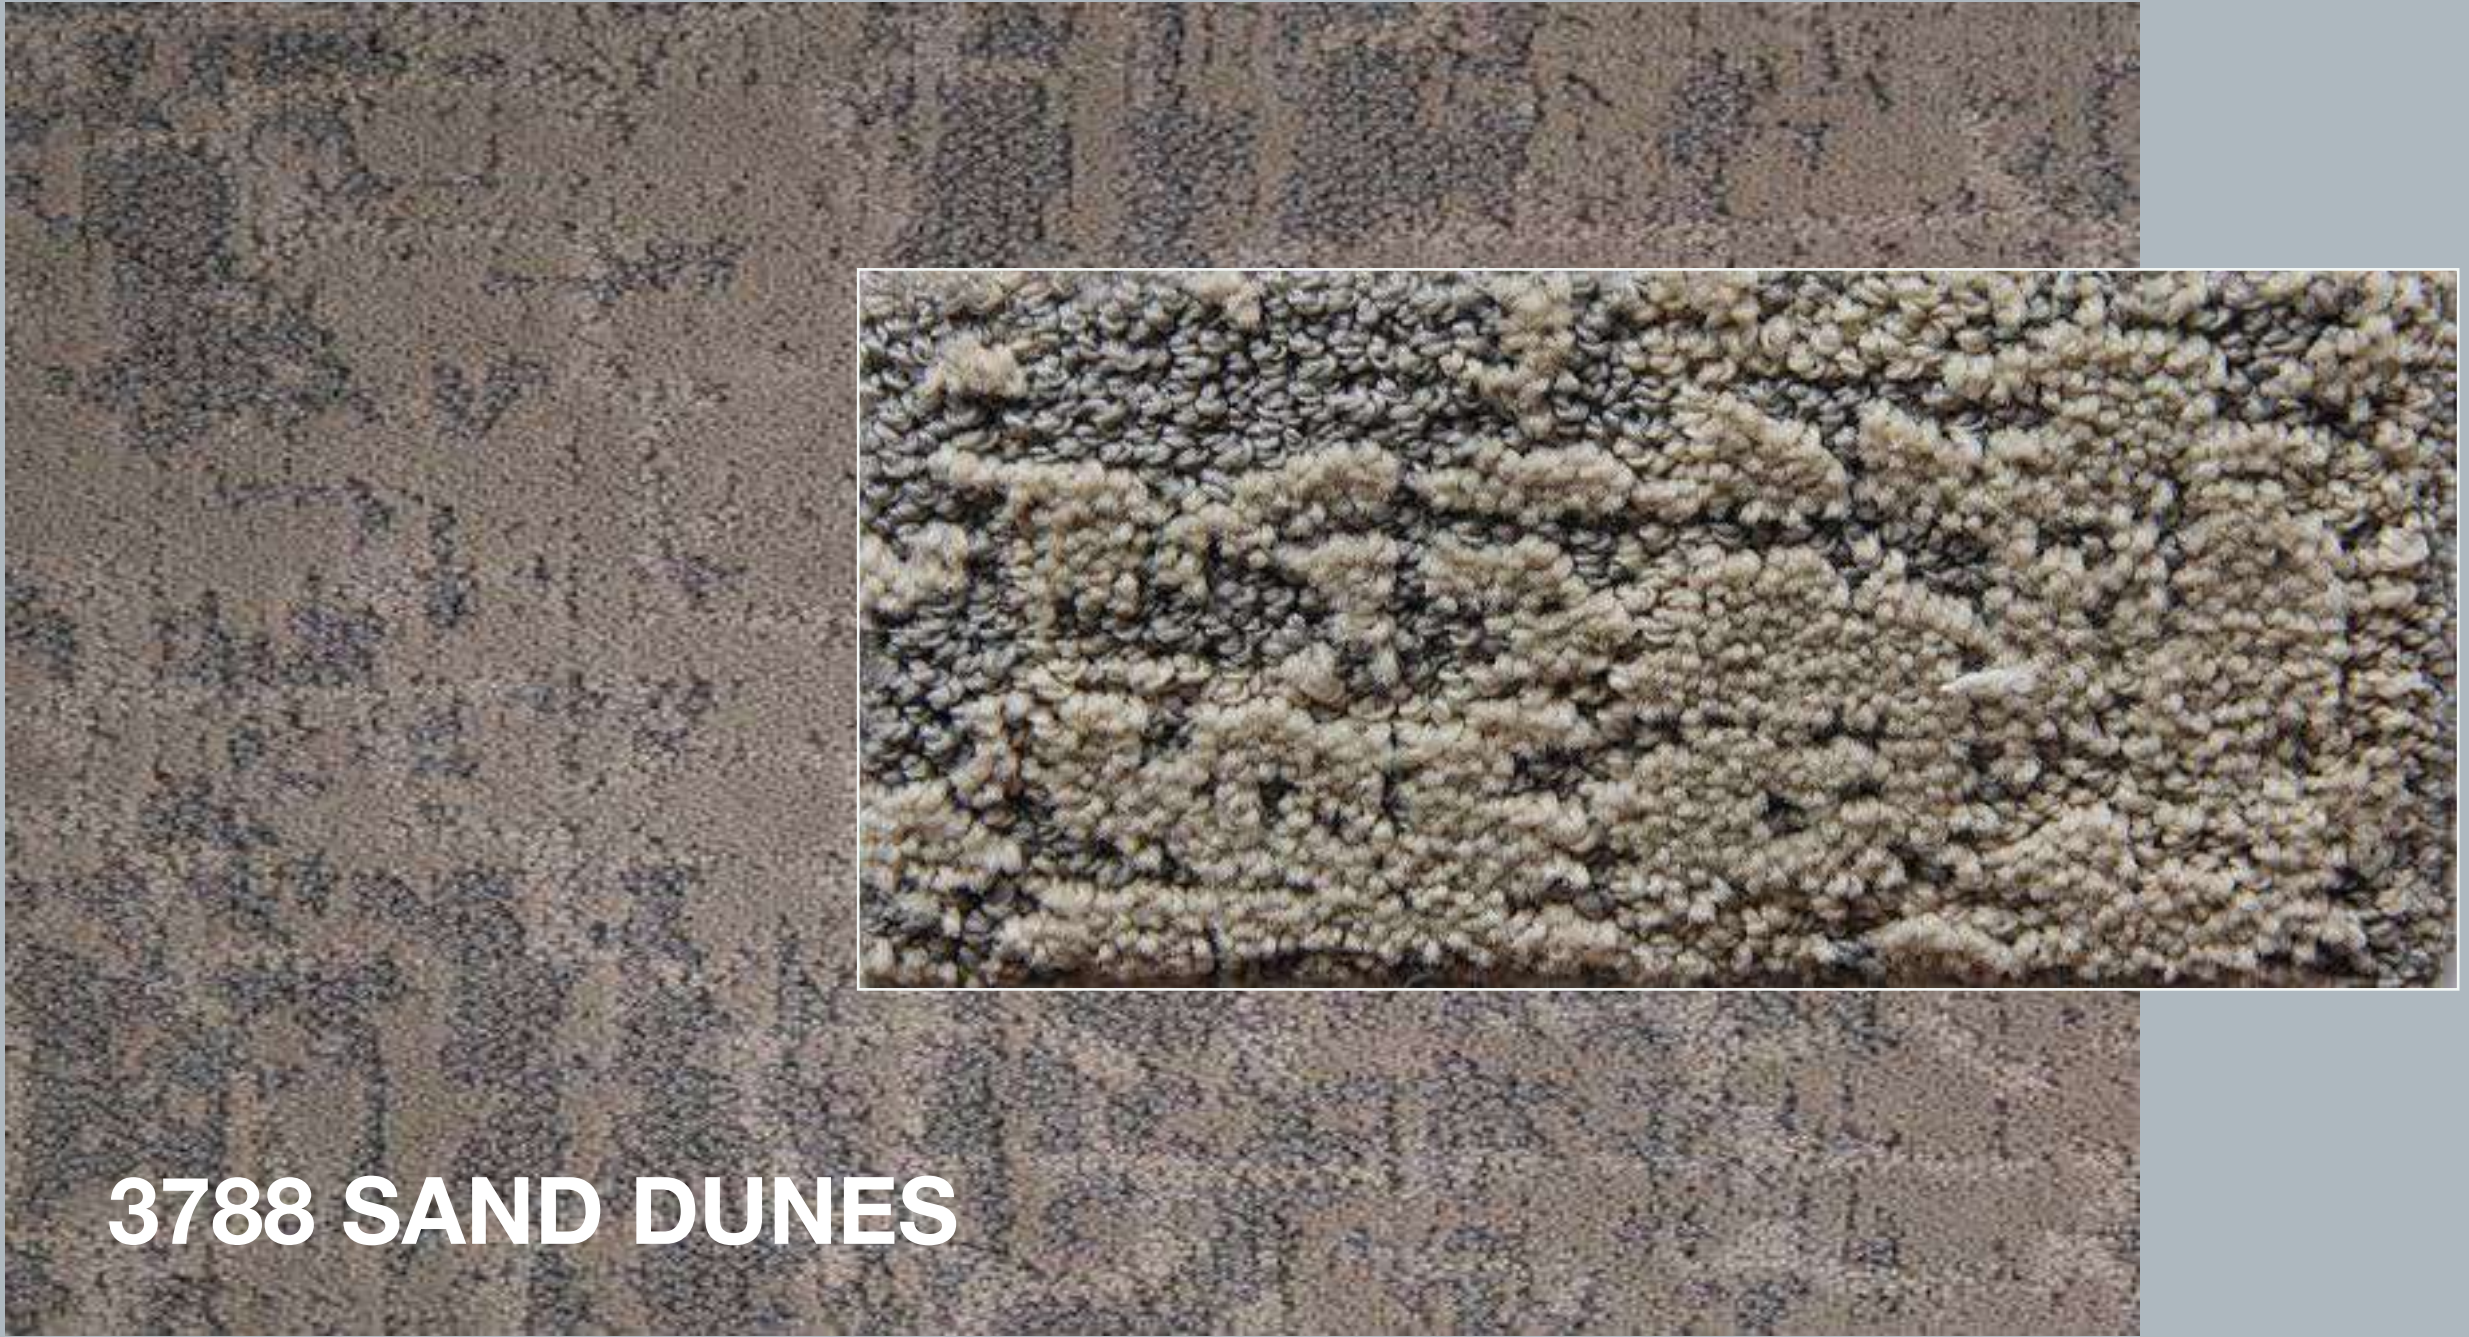

4185 ESSENTIAL

4590 SERENITY

NOBLE
100% SOLUTION DYED PRIMOS
ANCHO 3.66 m
RASURADA Y NUDO

4583 SANDSTONE

NOBLE
100% SOLUTION DYED PRIMOS
ANCHO 3.66 m
RASURADA Y NUDO

93

SAVAGE
100% NYLON
ANCHO 4 m
RASURADA

95